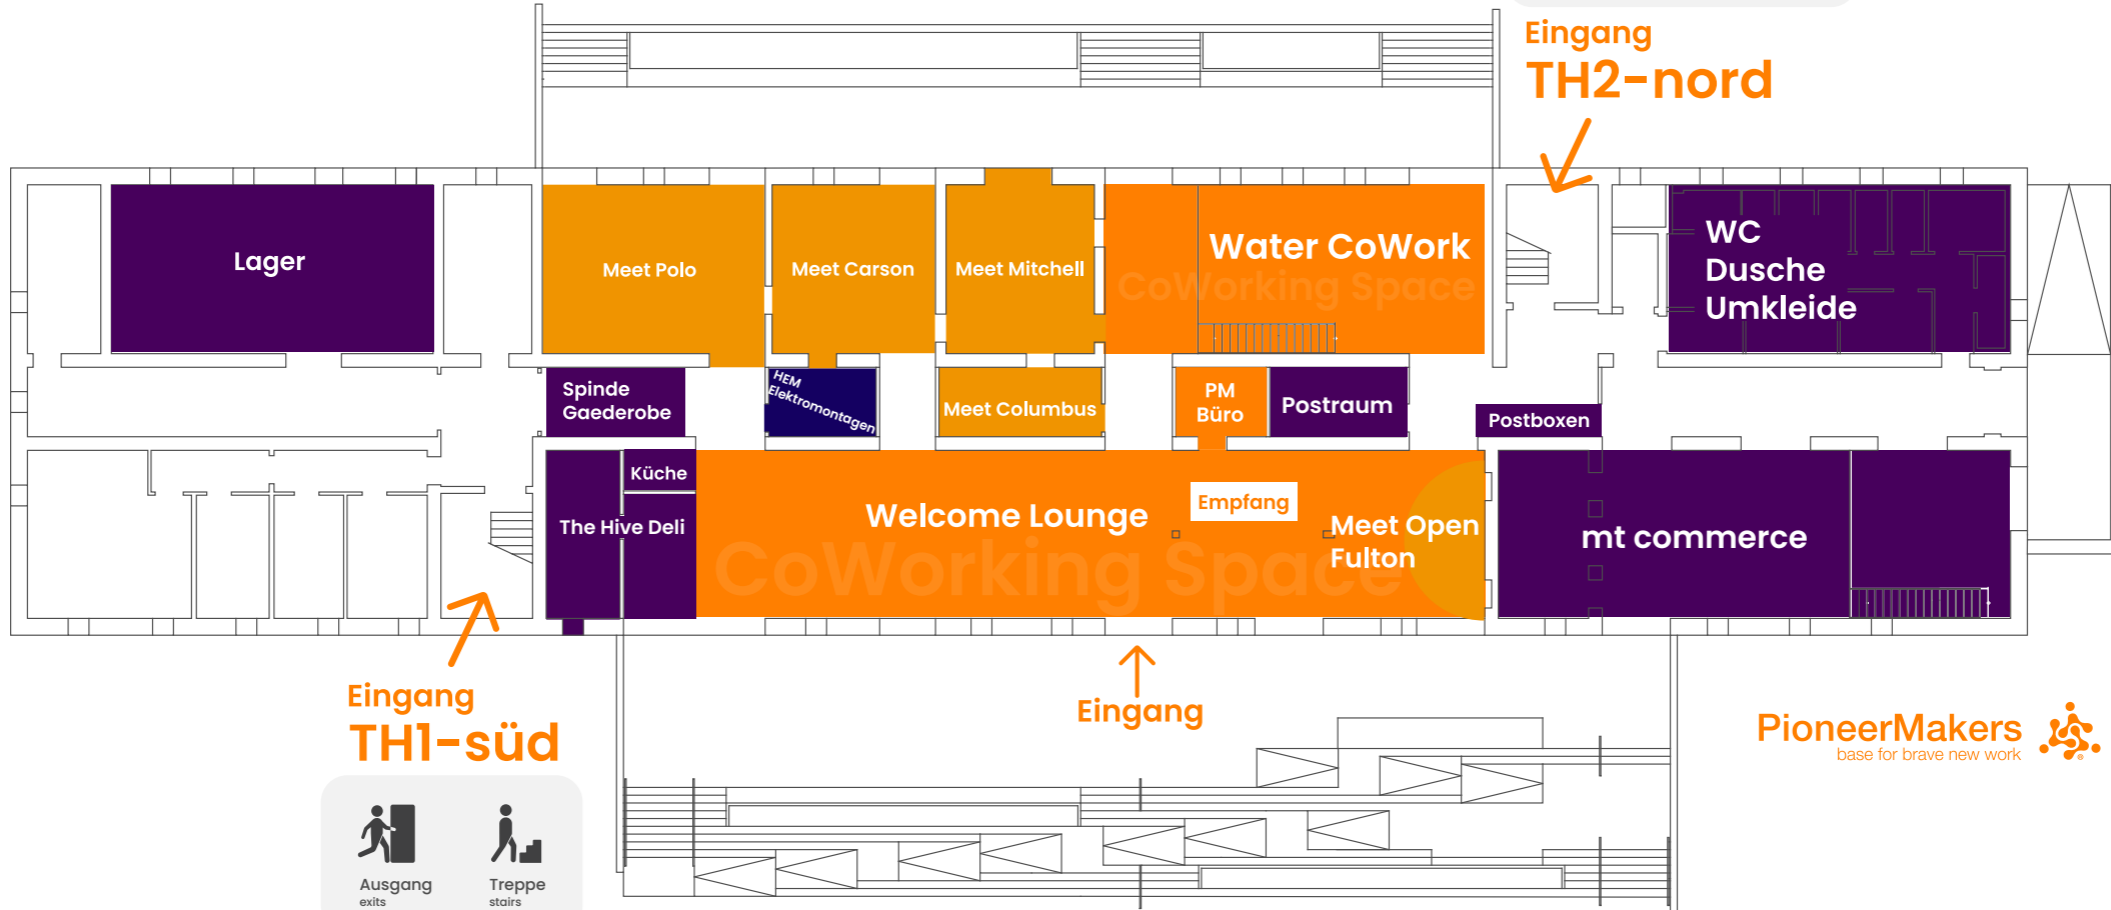

● **CoWorking Spaces**

Welcome Lounge
Water CoWork

● **Meeting Spaces**

Meet Polo
Meet Carson
Meet Mitchell
Meet Columbus
Meet Open Fulton

● **Others**

Spinde
Garderobe
WC
Dusche
Umkleide

Lager
Postboxen
Postraum

Ausgang exits
Aufzug elevator
Treppe stairs

Maria Montessori Allee

Christoph Kolumbus

● **CoWorking Spaces**

Land CoWork
Family Land CoWork

● **Meeting Spaces**

Meet Small Darwin
Meet Watt
Meet Gutenberg
Meet Amundsen
Meet Babbit
Meet Suite Curie

● **Others**

Küche
WC
Wickeltisch

TH2-nord

TH1-süd

PioneerMakers
base for brave new work

Maria Montessori Allee

● **CoWorking Spaces**

Virtual CoWork

● **Meeting Spaces**

Meet Bell
Meet Zuse
Streaming Space
Meet Suite Hara

● **Day Offices**

Attari Office

● **Others**

Event Space
Küche
WC

TH2-nord

TH1-süd