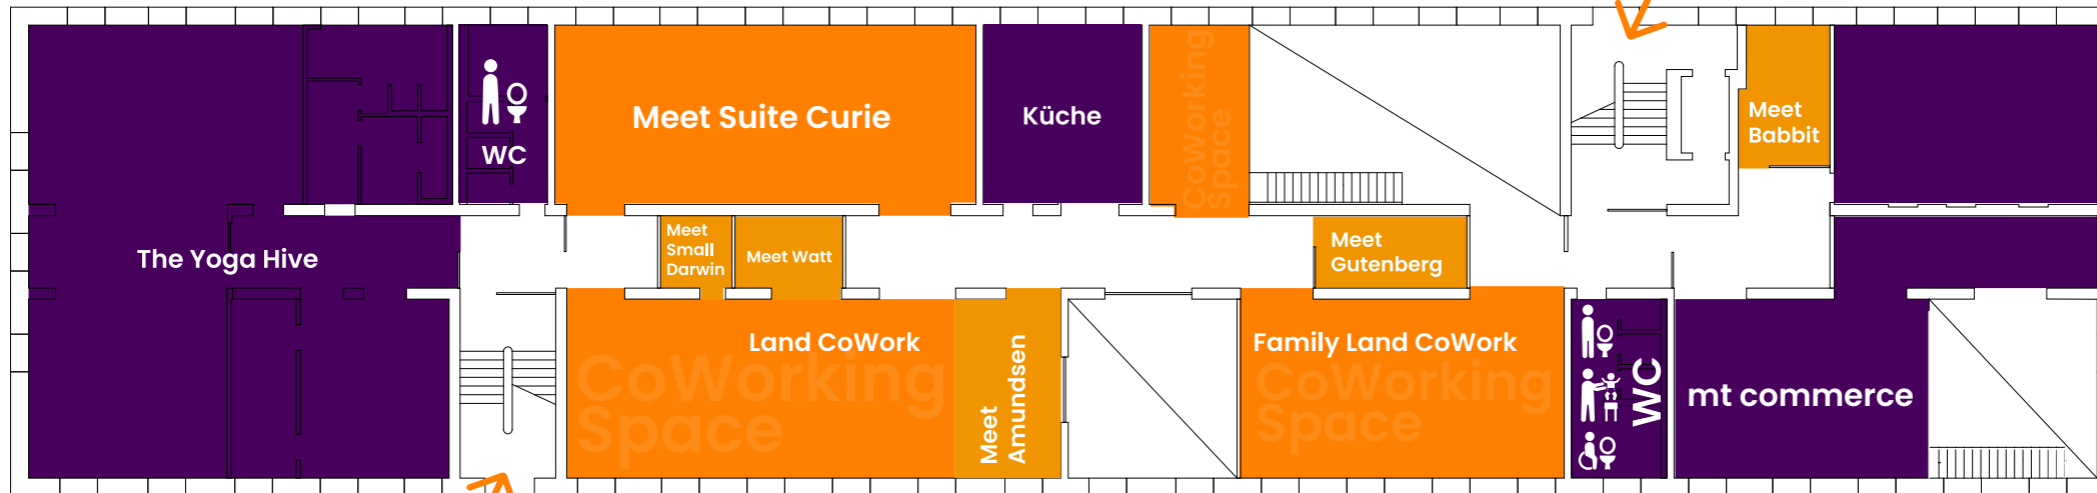

● **CoWorking Spaces**

Welcome Lounge
Water CoWork

● **Meeting Spaces**

Meet Polo
Meet Carson
Meet Mitchell
Meet Columbus
Meet Open Fulton

● **Others**

Spinde
Garderobe
WC
Dusche
Umkleide

Lager
Postboxen
Postraum

Ausgang exits
Aufzug elevator
Treppe stairs

Maria Montessori Allee

Christoph Kolumbus

● **CoWorking Spaces**

Land CoWork
Family Land CoWork

● **Meeting Spaces**

Meet Small Darwin
Meet Watt
Meet Gutenberg
Meet Amundsen
Meet Babbit
Meet Suite Curie

● **Others**

Küche
WC
Wickeltisch

TH2-nord

TH1-süd

PioneerMakers
base for brave new work

Maria Montessori Allee

● **CoWorking Spaces**

Virtual CoWork

● **Meeting Spaces**

Meet Bell
Meet Zuse
Streaming Space
Meet Suite Hara

● **Day Offices**

Attari Office

● **Others**

Event Space
Küche
WC

TH2-nord

TH1-süd