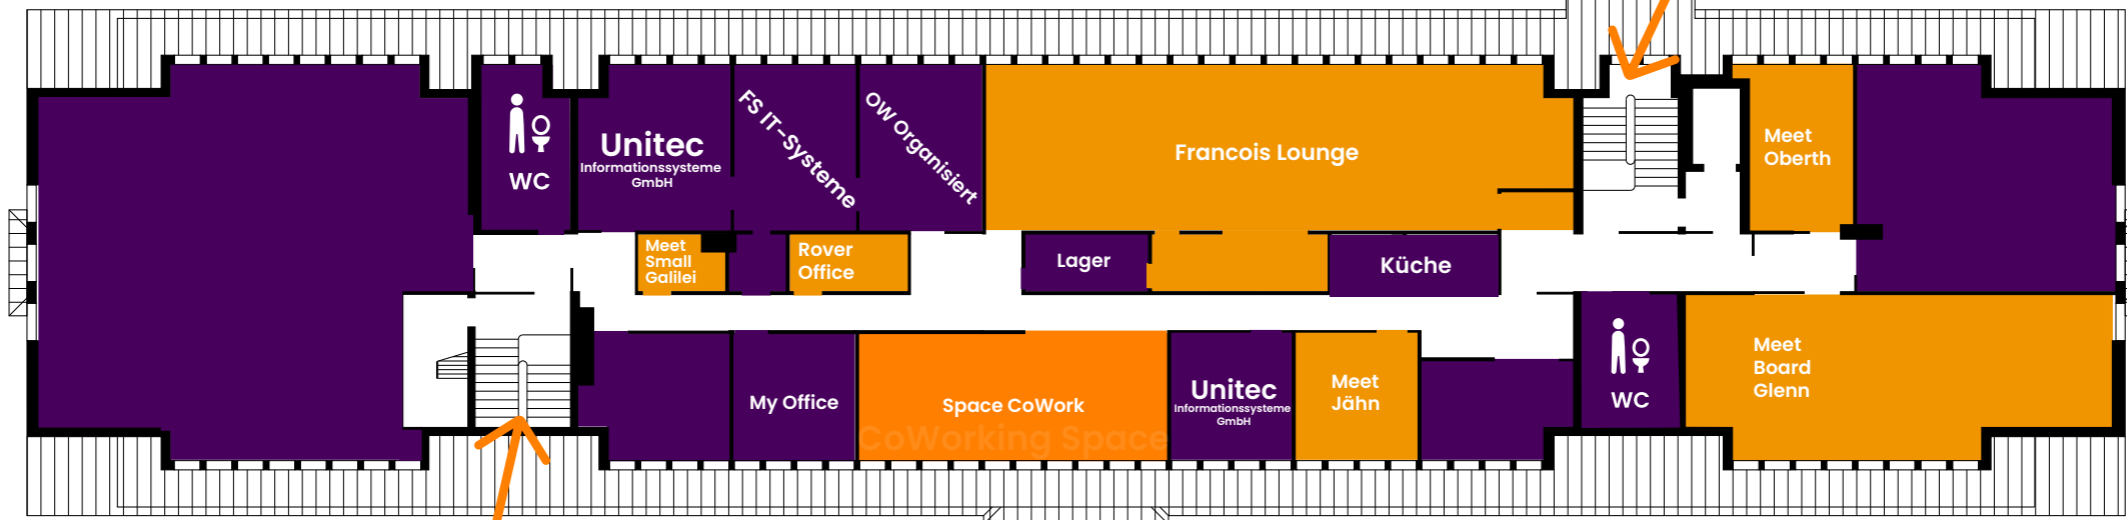

- **CoWorking Spaces**
  Space CoWork
- **Meeting Spaces**
  Meet Jähn
  Meet Oberth
  Meet Small Galilei
  Meet Board Glenn
- **Day Offices**
  Rover Office
- **Others**
  Francois Lounge
  Küche
  WC

TH2-nord

TH1-süd

Maria Montessori Allee

Christoph Kolumbus