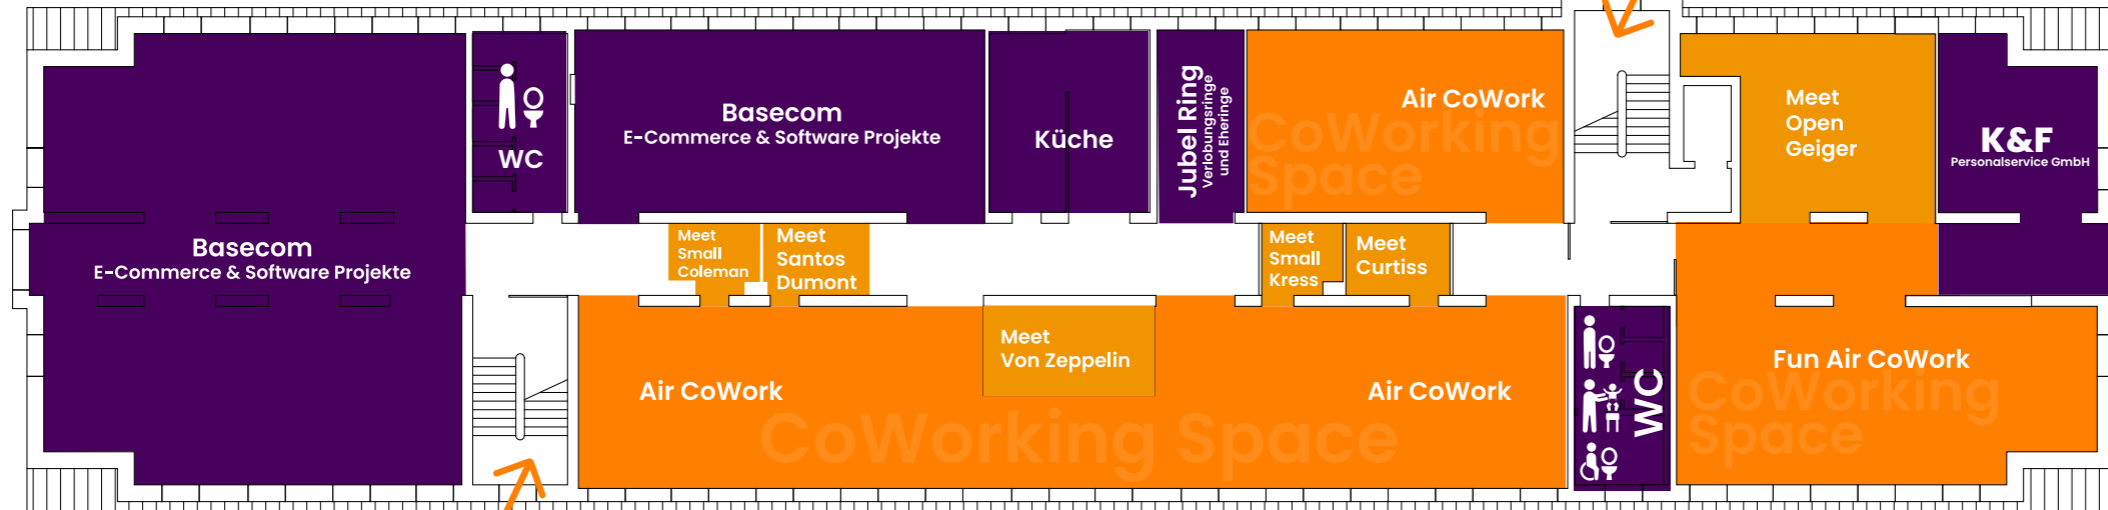

● **Meeting Spaces**

Meet Bell
Meet Zuse
Streaming Space
Meet Suite Hara

● **Day Offices**

Attari Office

● **Others**

Event Space
Küche
WC

TH2-nord

TH1-süd

PioneerMakers
base for brave new work

Maria Montessori Allee

Christoph Kolumbus

● CoWorking Spaces

Air CoWork
Fun Air CoWork

● Meeting Spaces

Meet Small Coleman
Meet Small Kress
Meet Open Geiger
Meet Von Zeppelin
Meet Santos-Dumont
Meet Curtiss

● Others

Küche
WC
Wickeltisch

TH2-nord

TH1-süd

PioneerMakers
base for brave new work

Maria Montessori Allee

Christoph Kolumbus

- **CoWorking Spaces**
Space CoWork
- **Meeting Spaces**
Meet Jähn
Meet Oberth
Meet Small Galilei
Meet Board Glenn
- **Day Offices**
Rover Office
- **Others**
Francois Lounge
Küche
WC