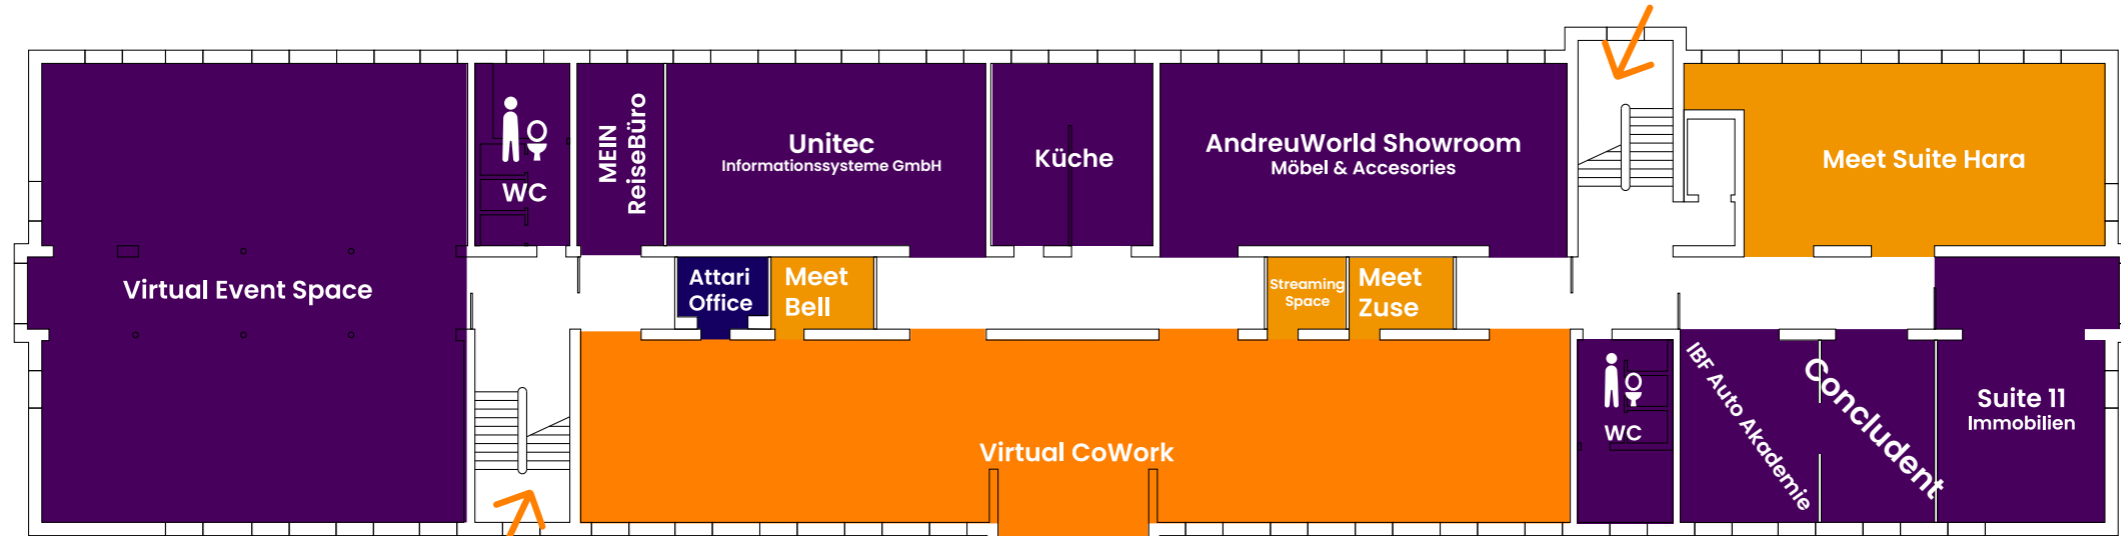

● **CoWorking Spaces**

Welcome Lounge
Water CoWork

● **Meeting Spaces**

Meet Polo
Meet Carson
Meet Mitchell
Meet Columbus
Meet Open Fulton

● **Others**

Spinde
Garderobe
WC
Dusche
Umkleide

Lager
Postboxen
Postraum

● **Meeting Spaces**

Meet Bell
Meet Zuse
Streaming Space
Meet Suite Hara

● **Day Offices**

Attari Office

● **Others**

Event Space
Küche
WC

TH2-nord

TH1-süd

PioneerMakers
base for brave new work

Maria Montessori Allee

Christoph Kolumbus

● CoWorking Spaces

Air CoWork
Fun Air CoWork

● Meeting Spaces

Meet Small Coleman
Meet Small Kress
Meet Open Geiger
Meet Von Zeppelin
Meet Santos-Dumont
Meet Curtiss

● Others

Küche
WC
Wickeltisch

TH2-nord

TH1-süd

PioneerMakers
base for brave new work

Maria Montessori Allee

Christoph Kolumbus

- **CoWorking Spaces**
Space CoWork
- **Meeting Spaces**
Meet Jähn
Meet Oberth
Meet Small Galilei
Meet Board Glenn
- **Day Offices**
Rover Office
- **Others**
Francois Lounge
Küche
WC